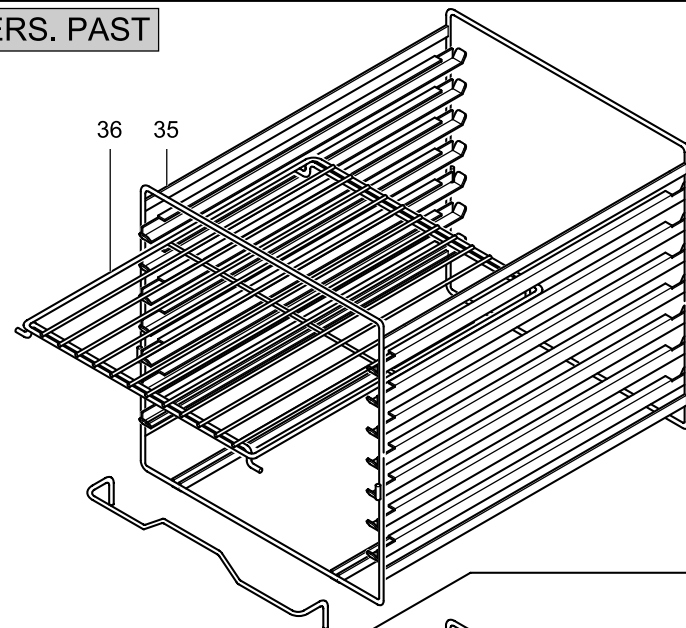

VERS. PAST

VERS. GN 2/1

FGMD 209

FGMD 207

JOKER

TAV. 657